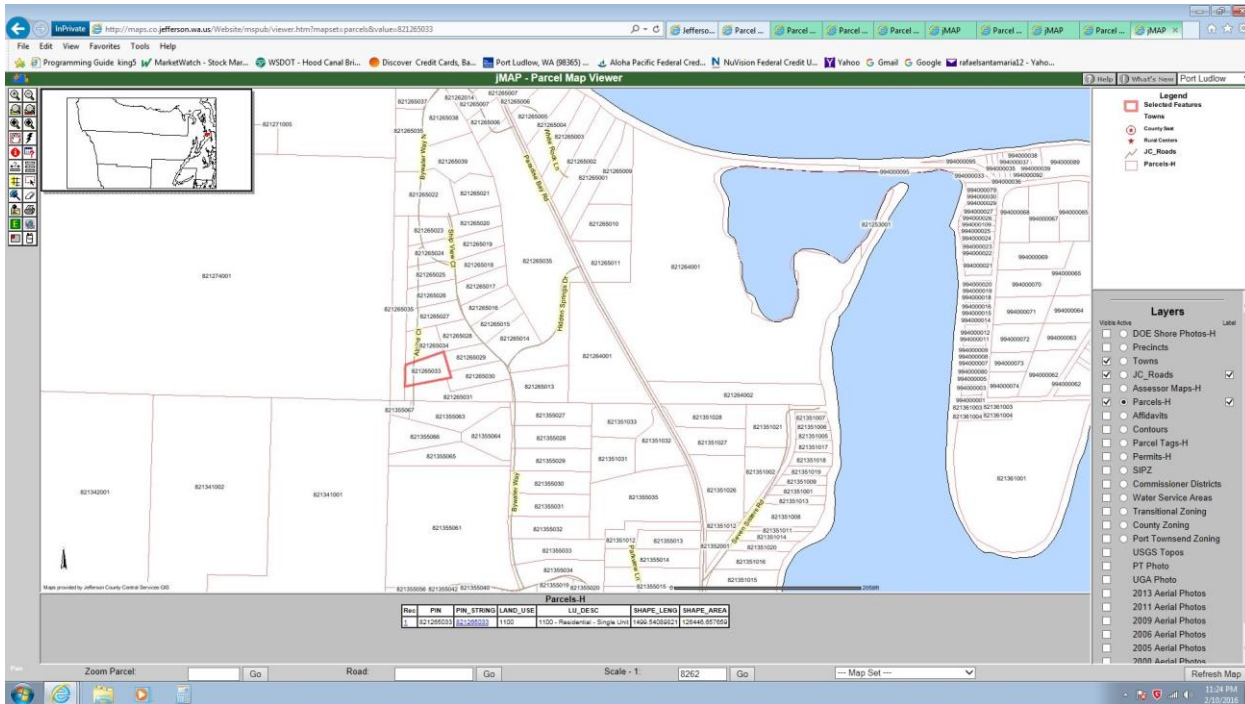

On-Line Jefferson County Maps

This Jefferson County Parcel Map Search website is very informative and contains a wealth of information.

Below is a sample image from the Jefferson County website. The sample parcel is indicated by a red border. The parcel ID number is the long number starting with an 8.

In the window that appears, enter only one of the following criteria into the corresponding space:

1. parcel number,
2. street address
3. complete or partial street name
- 4.

Select the appropriate result appearing in the lower left corner of the Parcel Search Window.

Click on the **Map Parcel** button, in the blue box at the bottom of the page, to obtain a map of your parcel.

In the top right corner of the **Parcel Map Page**, click on the **Zoom In** box and arrow down the window menu to select "PORT LUDLOW" or another area of interest. Then select the "**hand icon**" from the upper left corner toolbar, to view various areas of the map. Use the zoom features and/or other tools to explore an area of interest.